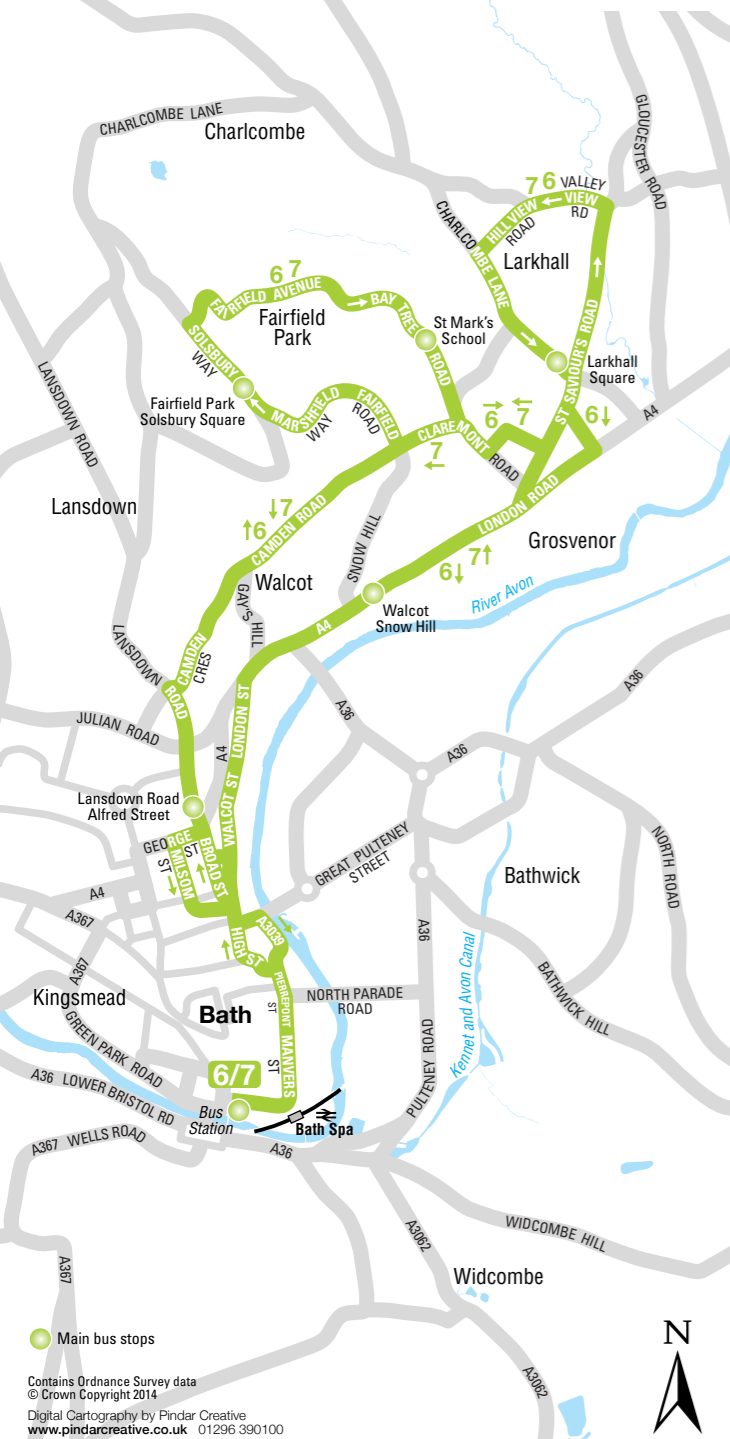

A choice of tickets

We offer a range of tickets to suit your needs. For a one-off journey you can buy a single ticket but if you are travelling again that day or more regularly in future, on this or any of our other services, our day and season tickets work out great value. You can choose from a FirstDay, FirstWeek, FirstMonth or FirstYear.

Lower value tickets can be bought from our drivers, and longer-term season tickets can be bought from our travelshops or online at www.firstgroup.com

Thanks for travelling with us...

For more information on any aspect of our services please visit www.firstgroup.com/bath

@FirstBSA

www.facebook.com/FirstWestofEngland

Useful information about our timetables and tickets...

www.firstgroup.com/bath

Customer services

We're always looking to improve our services. If you have any general enquiries or comments, please get in touch.

0845 602 0156 (Mon-Sat 0700-1900, Sun 0700-1800)

Customer services
First West of England
Empress Road
Southampton SO14 0JW

contactwestofengland@firstgroup.com

@FirstBSA

www.facebook.com/FirstWestofEngland

General travel information nationwide

www.traveline.info

Scan me to view First information on the move

6 7

Bath Bus Station to Fairfield Park/Larkhall

Serving:

Camden
London Road

Bus times from 2 February 2014

Cover photo courtesy of Neville Stanikk Photography

Contains Ordnance Survey data
© Crown Copyright 2014
Digital Cartography by Pindar Creative
www.pindarcreative.co.uk 01296 390100